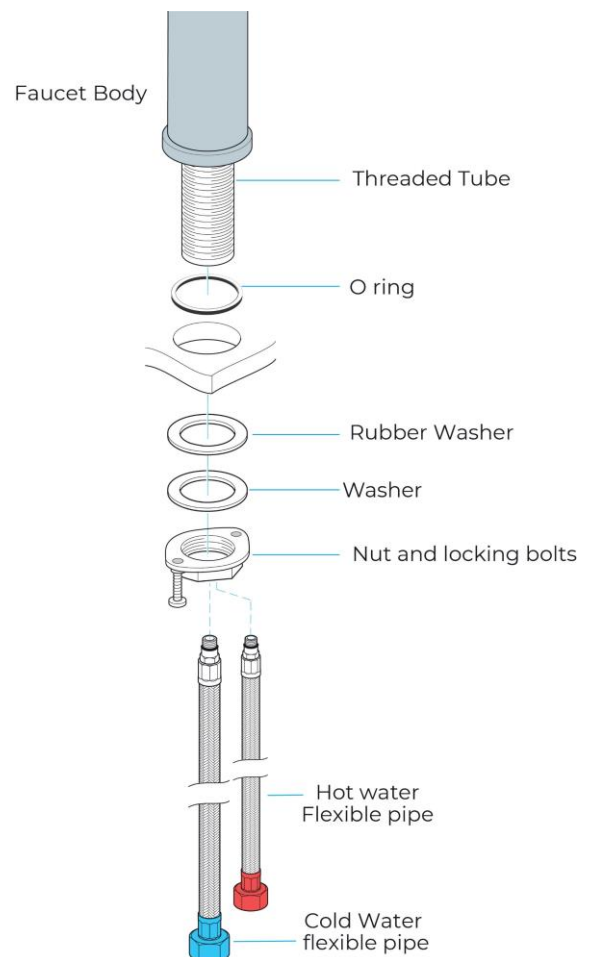

TARANTO DECK MOUNT SINGLE HANDLE FAUCET WITH HOT/COLD WATER MIXER SPECS

Specs:

- Type : Bathroom Sink Faucet
- Valve Core Material : Ceramic
- Surface Treatment : Painted
- Installation Type : Deck Mount
- Style : Single Holder Single Hole
- Style : Contemporary
- Number of Handle : Single Handle
- Hot & Cold Water : Yes
- Faucet Mount : Single Hole
- Type : Ceramic Plate Spool
- Finish : Gold