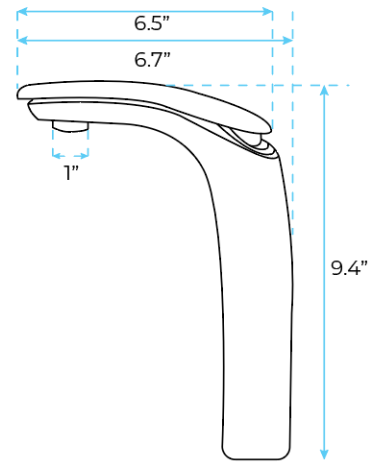

TARANTO DECK MOUNT SINGLE HANDLE FAUCET WITH HOT/COLD WATER MIXER SPECS

Specs:

- Type : Bathroom Sink Faucet
- Valve Core Material : Ceramic
- Surface Treatment : Painted
- Installation Type : Deck Mount
- Style : Single Holder Single Hole
- Style : Contemporary
- Number of Handle : Single Handle
- Hot & Cold Water : Yes
- Faucet Mount : Single Hole
- Type : Ceramic Plate Spool
- Finish : Gold